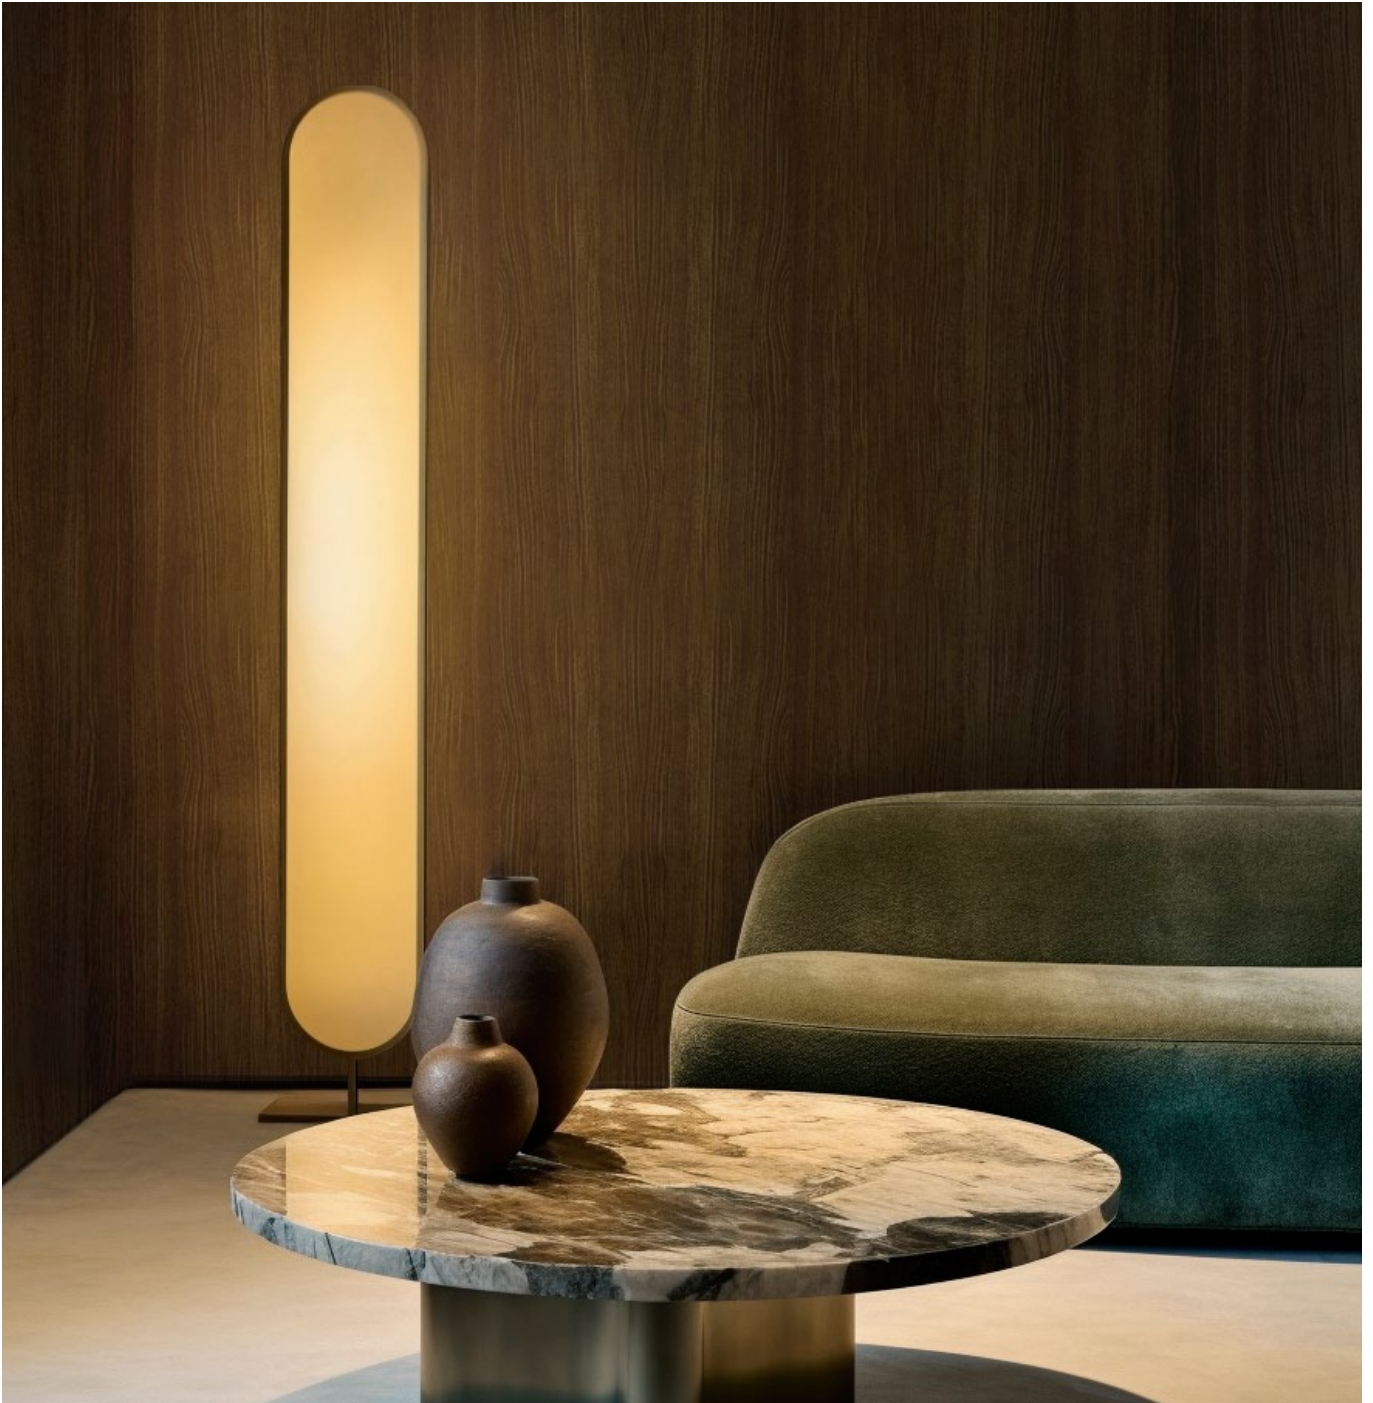

YANA SVETLOVA

WALLCOVERINGS

ENGINEER WOOD VENEER I

Material | Engineered veneer

Price | \$122 per running meter

YANA SVETLOVA

WALLCOVERINGS

WVE-01